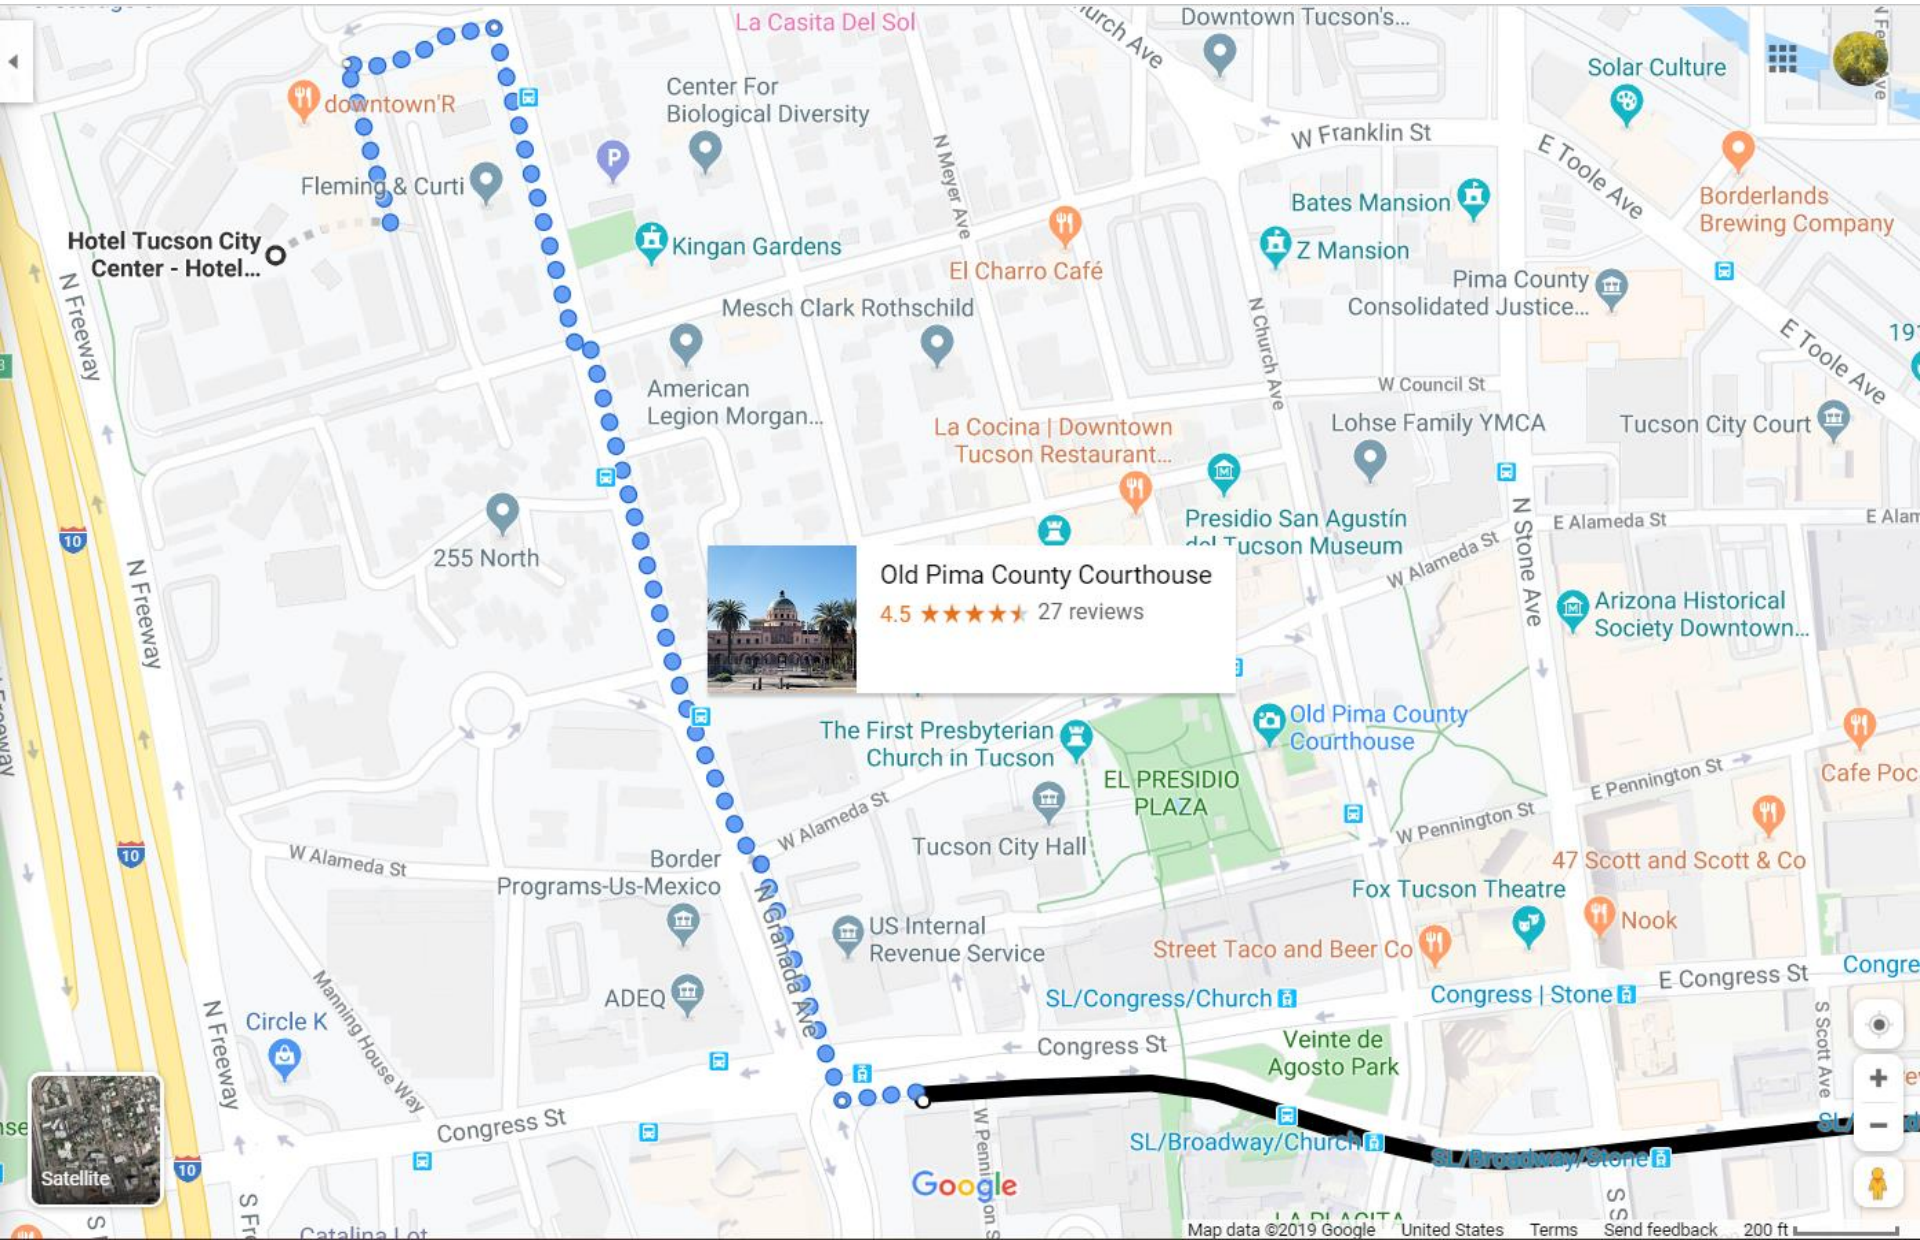

Full Route

From Hotel Tucson to SunLink Stop

Walk from hotel south on Granada Ave. Turn Left onto Broadway Blvd. Enter Streetcar on south side of Broadway, traveling East.

From SunLink Stop to ENR2

Depart Sunlink Train at University/Tyndall. Continue walking East down University Ave. Turn Right onto Park Ave. Turn Left onto Lowell St.