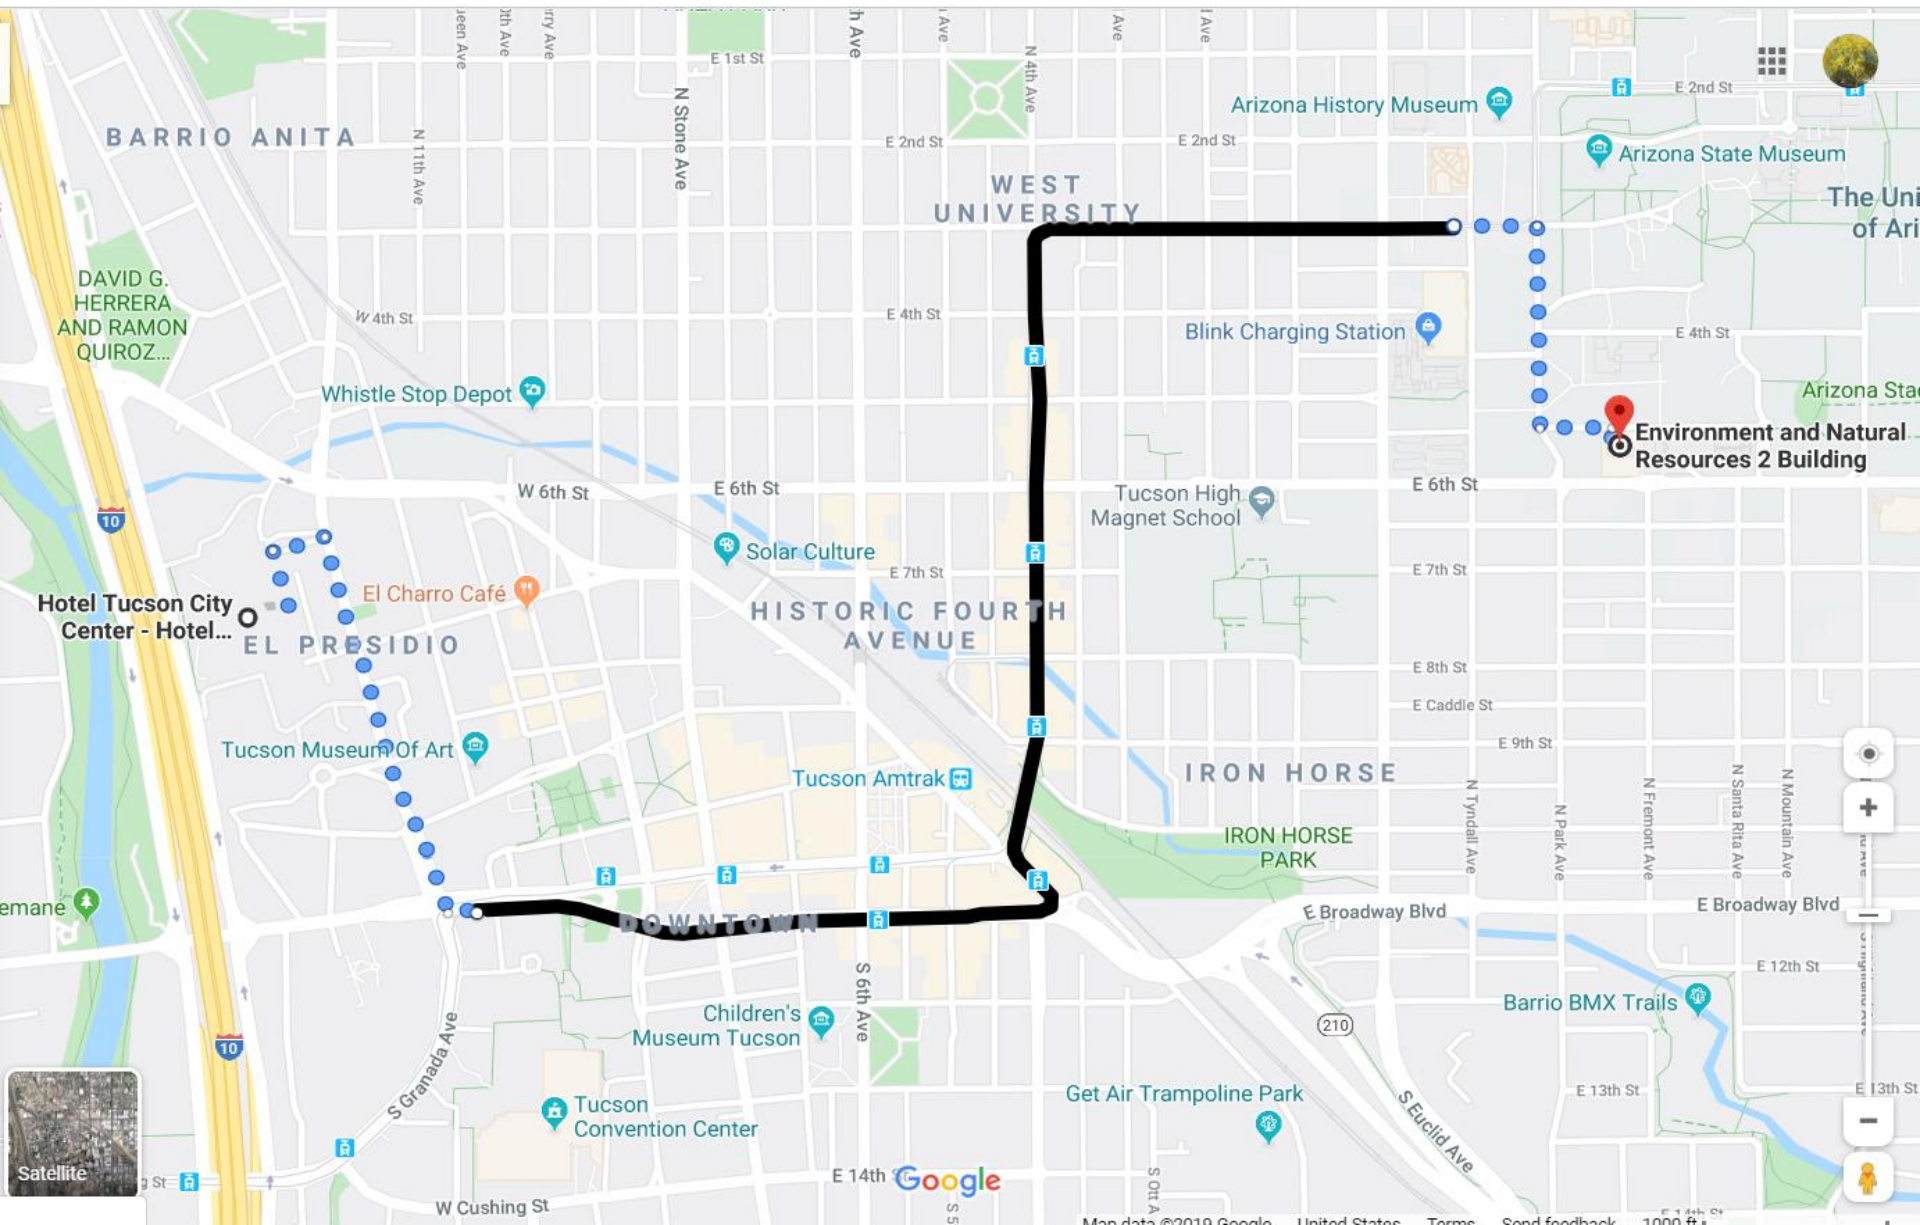

Full Route

From Hotel Tucson to SunLink Stop

Walk from hotel south on Granada Ave. Turn Left onto Broadway Blvd. Enter Streetcar on south side of Broadway, traveling East.

From SunLink Stop to ENR2

Depart Sunlink Train at University/Tyndall. Continue walking East down University Ave. Turn Right onto Park Ave. Turn Left onto Lowell St.